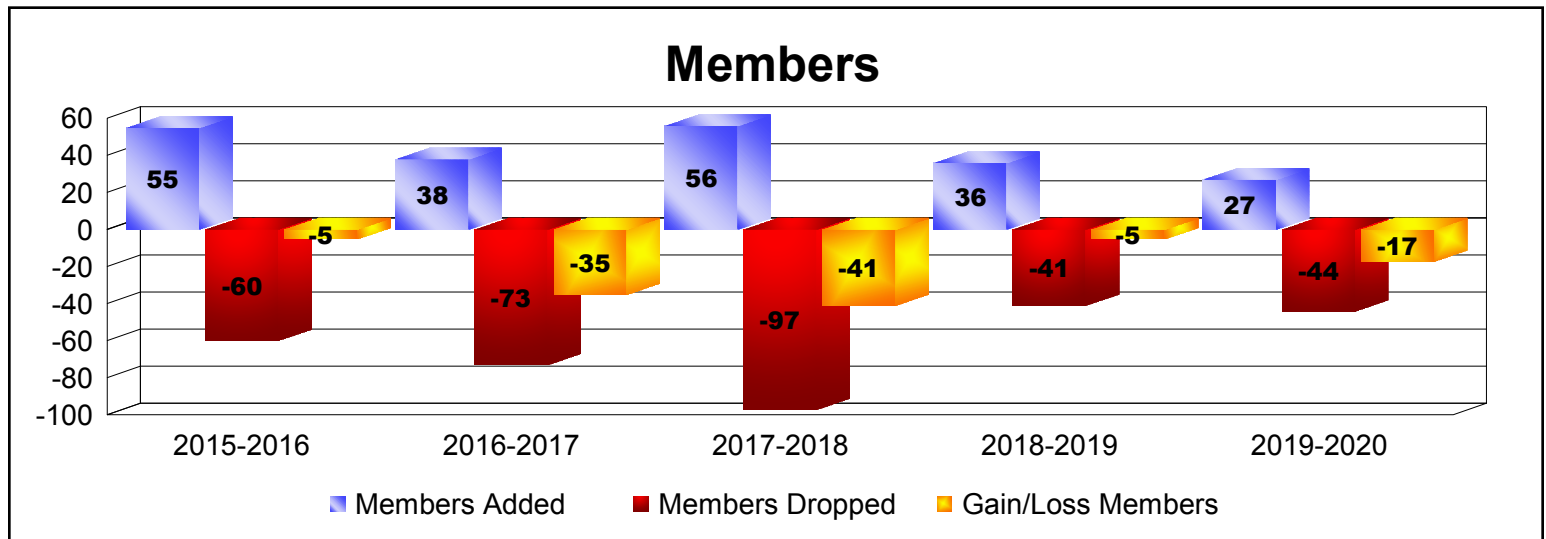

Year	New Clubs	Dropped Clubs	Gain/ Loss Clubs	New Members	Charter Members	Reinstate Members	Transfer Members	Total Member Added	Total Members Dropped	Gain/ Loss Members
2015-2016	0	0	0	76	1	4	2	83	-75	8
2016-2017	0	-2	-2	79	1	1	1	82	-126	-44
2017-2018	1	-1	0	68	28	1	7	104	-84	20
2018-2019	0	-2	-2	29	1	4	4	38	-106	-68
2019-2020	0	0	0	17	0	3	3	23	-23	0
<b>Average</b>	<b>0</b>	<b>-1</b>	<b>-1</b>	<b>54</b>	<b>6</b>	<b>3</b>	<b>3</b>	<b>66</b>	<b>-83</b>	<b>-17</b>

Year	New Clubs	Dropped Clubs	Gain/ Loss Clubs	New Members	Charter Members	Reinstate Members	Transfer Members	Total Member Added	Total Members Dropped	Gain/ Loss Members
2015-2016	0	0	0	47	1	3	4	55	-60	-5
2016-2017	0	0	0	35	0	3	0	38	-73	-35
2017-2018	0	0	0	48	0	4	4	56	-97	-41
2018-2019	0	0	0	31	0	3	2	36	-41	-5
2019-2020	0	-1	-1	22	0	4	1	27	-44	-17
<b>Average</b>	<b>0</b>	<b>0</b>	<b>0</b>	<b>37</b>	<b>0</b>	<b>3</b>	<b>2</b>	<b>42</b>	<b>-63</b>	<b>-21</b>