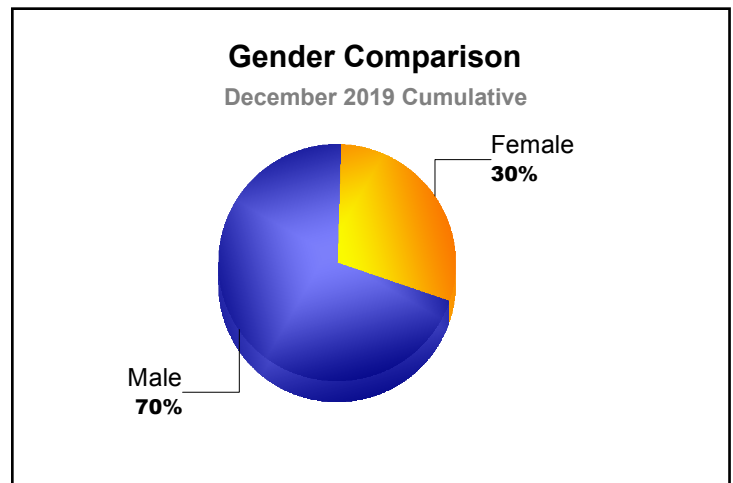

Year	New Clubs	Dropped Clubs	Gain/ Loss Clubs	New Members	Charter Members	Reinstate Members	Transfer Members	Total Member Added	Total Members Dropped	Gain/ Loss Members
2015-2016	0	0	0	76	1	4	2	83	-75	8
2016-2017	0	-2	-2	79	1	1	1	82	-126	-44
2017-2018	1	-1	0	68	28	1	7	104	-84	20
2018-2019	0	-2	-2	29	1	4	4	38	-106	-68
2019-2020	0	0	0	17	0	3	3	23	-23	0
<b>Average</b>	<b>0</b>	<b>-1</b>	<b>-1</b>	<b>54</b>	<b>6</b>	<b>3</b>	<b>3</b>	<b>66</b>	<b>-83</b>	<b>-17</b>