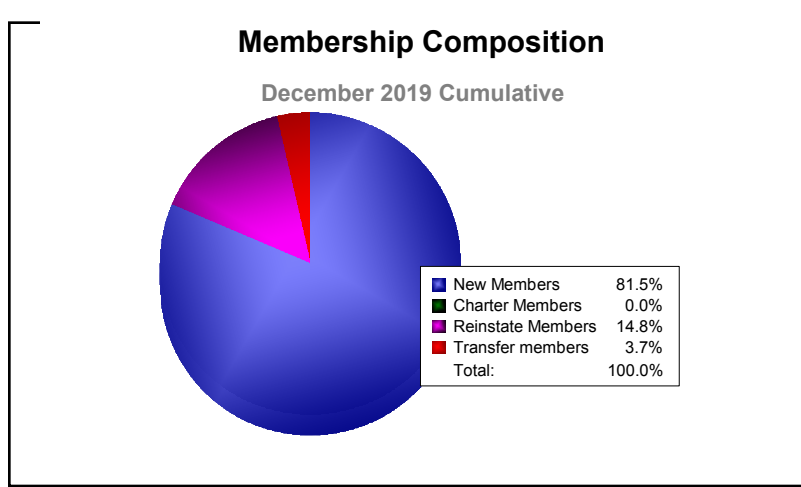

Year	New Clubs	Dropped Clubs	Gain/ Loss Clubs	New Members	Charter Members	Reinstate Members	Transfer Members	Total Member Added	Total Members Dropped	Gain/ Loss Members
2015-2016	0	0	0	76	1	4	2	83	-75	8
2016-2017	0	-2	-2	79	1	1	1	82	-126	-44
2017-2018	1	-1	0	68	28	1	7	104	-84	20
2018-2019	0	-2	-2	29	1	4	4	38	-106	-68
2019-2020	0	0	0	17	0	3	3	23	-23	0
<b>Average</b>	<b>0</b>	<b>-1</b>	<b>-1</b>	<b>54</b>	<b>6</b>	<b>3</b>	<b>3</b>	<b>66</b>	<b>-83</b>	<b>-17</b>

Year	New Clubs	Dropped Clubs	Gain/ Loss Clubs	New Members	Charter Members	Reinstate Members	Transfer Members	Total Member Added	Total Members Dropped	Gain/ Loss Members
2015-2016	0	0	0	47	1	3	4	55	-60	-5
2016-2017	0	0	0	35	0	3	0	38	-73	-35
2017-2018	0	0	0	48	0	4	4	56	-97	-41
2018-2019	0	0	0	31	0	3	2	36	-41	-5
2019-2020	0	-1	-1	22	0	4	1	27	-44	-17
<b>Average</b>	<b>0</b>	<b>0</b>	<b>0</b>	<b>37</b>	<b>0</b>	<b>3</b>	<b>2</b>	<b>42</b>	<b>-63</b>	<b>-21</b>