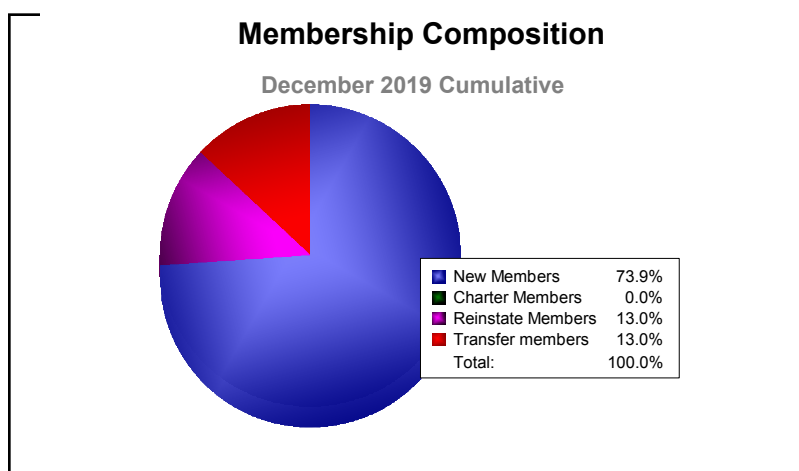

Year	New Clubs	Dropped Clubs	Gain/ Loss Clubs	New Members	Charter Members	Reinstate Members	Transfer Members	Total Member Added	Total Members Dropped	Gain/ Loss Members
2015-2016	0	0	0	76	1	4	2	83	-75	8
2016-2017	0	-2	-2	79	1	1	1	82	-126	-44
2017-2018	1	-1	0	68	28	1	7	104	-84	20
2018-2019	0	-2	-2	29	1	4	4	38	-106	-68
2019-2020	0	0	0	17	0	3	3	23	-23	0
<b>Average</b>	<b>0</b>	<b>-1</b>	<b>-1</b>	<b>54</b>	<b>6</b>	<b>3</b>	<b>3</b>	<b>66</b>	<b>-83</b>	<b>-17</b>

Year	New Clubs	Dropped Clubs	Gain/ Loss Clubs	New Members	Charter Members	Reinstate Members	Transfer Members	Total Member Added	Total Members Dropped	Gain/ Loss Members
2015-2016	0	0	0	47	1	3	4	55	-60	-5
2016-2017	0	0	0	35	0	3	0	38	-73	-35
2017-2018	0	0	0	48	0	4	4	56	-97	-41
2018-2019	0	0	0	31	0	3	2	36	-41	-5
2019-2020	0	-1	-1	22	0	4	1	27	-44	-17
<b>Average</b>	<b>0</b>	<b>0</b>	<b>0</b>	<b>37</b>	<b>0</b>	<b>3</b>	<b>2</b>	<b>42</b>	<b>-63</b>	<b>-21</b>