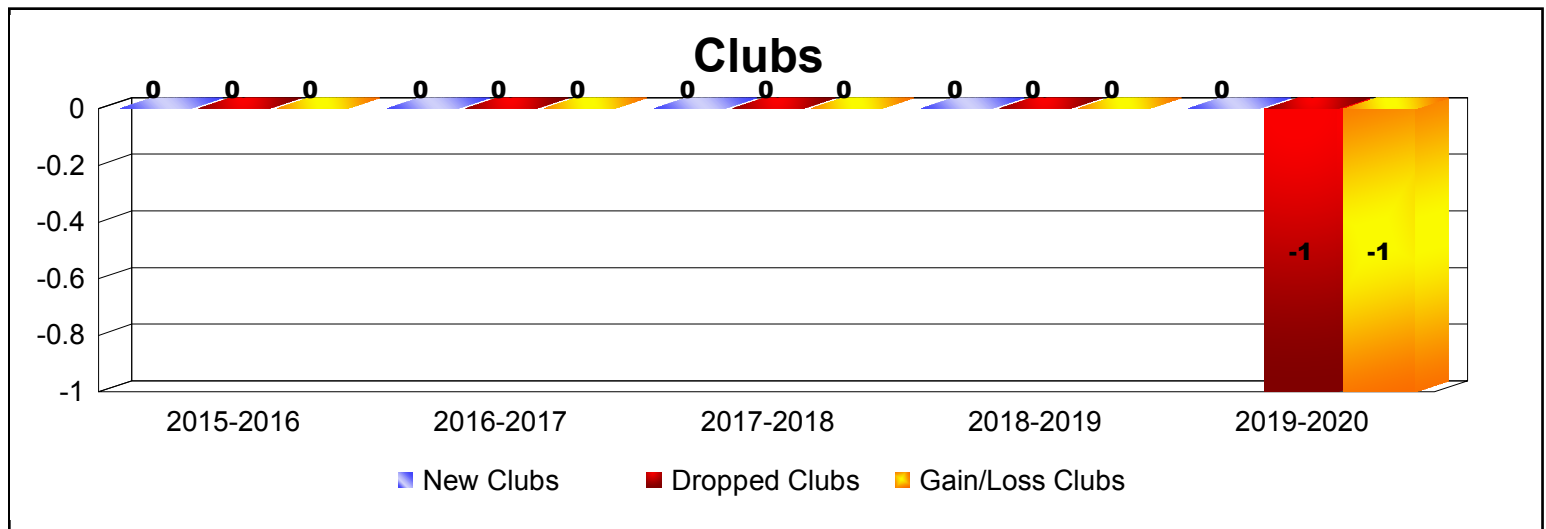

Year	New Clubs	Dropped Clubs	Gain/ Loss Clubs	New Members	Charter Members	Reinstate Members	Transfer Members	Total Member Added	Total Members Dropped	Gain/ Loss Members
2015-2016	0	0	0	76	1	4	2	83	-75	8
2016-2017	0	-2	-2	79	1	1	1	82	-126	-44
2017-2018	1	-1	0	68	28	1	7	104	-84	20
2018-2019	0	-2	-2	29	1	4	4	38	-106	-68
2019-2020	0	0	0	17	0	3	3	23	-23	0
<b>Average</b>	<b>0</b>	<b>-1</b>	<b>-1</b>	<b>54</b>	<b>6</b>	<b>3</b>	<b>3</b>	<b>66</b>	<b>-83</b>	<b>-17</b>

Year	New Clubs	Dropped Clubs	Gain/ Loss Clubs	New Members	Charter Members	Reinstate Members	Transfer Members	Total Member Added	Total Members Dropped	Gain/ Loss Members
2015-2016	0	0	0	47	1	3	4	55	-60	-5
2016-2017	0	0	0	35	0	3	0	38	-73	-35
2017-2018	0	0	0	48	0	4	4	56	-97	-41
2018-2019	0	0	0	31	0	3	2	36	-41	-5
2019-2020	0	-1	-1	22	0	4	1	27	-44	-17
<b>Average</b>	<b>0</b>	<b>0</b>	<b>0</b>	<b>37</b>	<b>0</b>	<b>3</b>	<b>2</b>	<b>42</b>	<b>-63</b>	<b>-21</b>