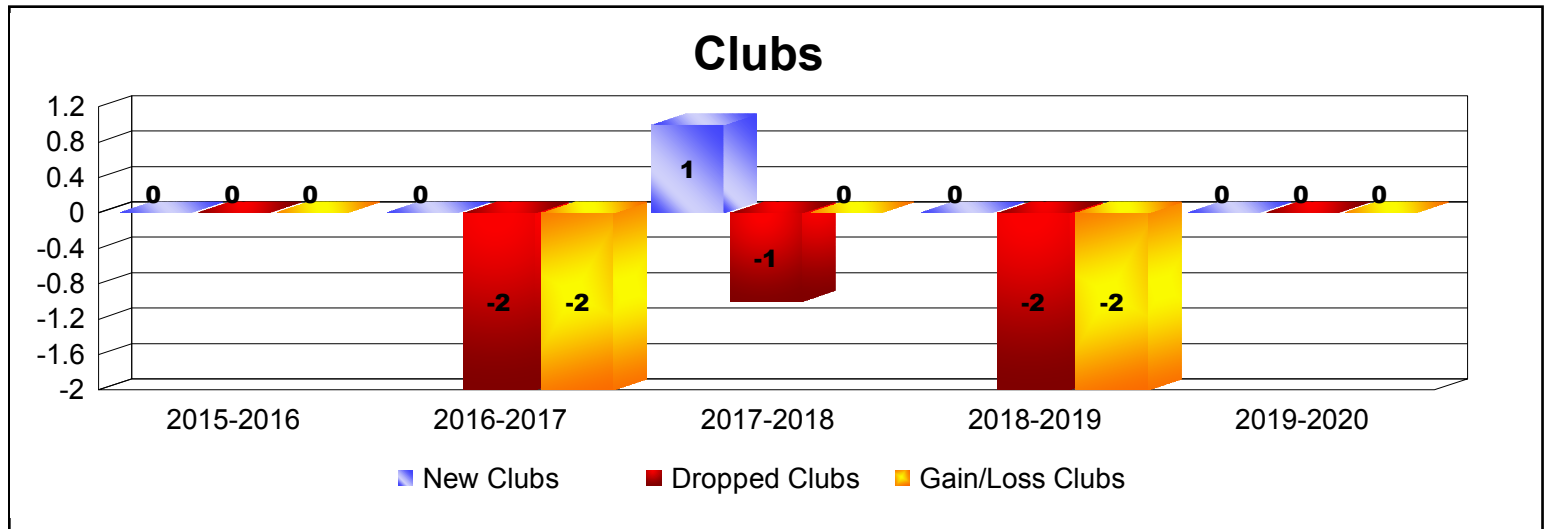

Year	New Clubs	Dropped Clubs	Gain/ Loss Clubs	New Members	Charter Members	Reinstate Members	Transfer Members	Total Member Added	Total Members Dropped	Gain/ Loss Members
2015-2016	0	0	0	76	1	4	2	83	-75	8
2016-2017	0	-2	-2	79	1	1	1	82	-126	-44
2017-2018	1	-1	0	68	28	1	7	104	-84	20
2018-2019	0	-2	-2	29	1	4	4	38	-106	-68
2019-2020	0	0	0	17	0	3	3	23	-23	0
<b>Average</b>	<b>0</b>	<b>-1</b>	<b>-1</b>	<b>54</b>	<b>6</b>	<b>3</b>	<b>3</b>	<b>66</b>	<b>-83</b>	<b>-17</b>

Year	New Clubs	Dropped Clubs	Gain/ Loss Clubs	New Members	Charter Members	Reinstate Members	Transfer Members	Total Member Added	Total Members Dropped	Gain/ Loss Members
2015-2016	0	0	0	47	1	3	4	55	-60	-5
2016-2017	0	0	0	35	0	3	0	38	-73	-35
2017-2018	0	0	0	48	0	4	4	56	-97	-41
2018-2019	0	0	0	31	0	3	2	36	-41	-5
2019-2020	0	-1	-1	22	0	4	1	27	-44	-17
<b>Average</b>	<b>0</b>	<b>0</b>	<b>0</b>	<b>37</b>	<b>0</b>	<b>3</b>	<b>2</b>	<b>42</b>	<b>-63</b>	<b>-21</b>