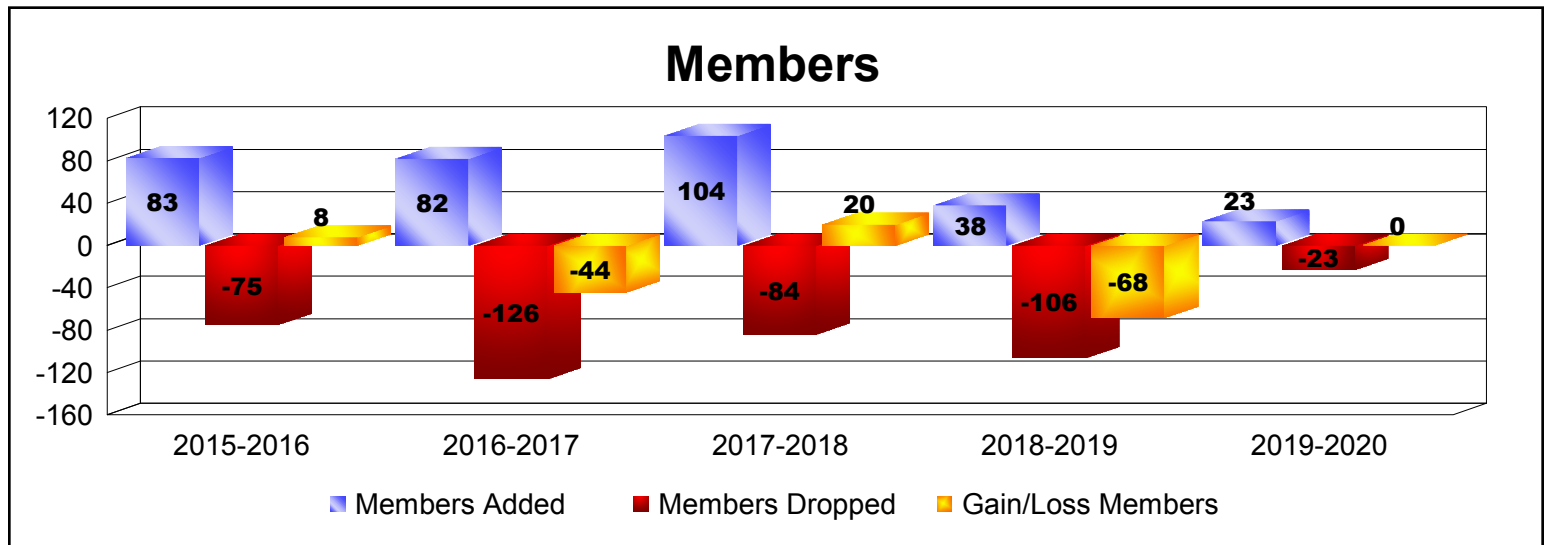

Year	New Clubs	Dropped Clubs	Gain/ Loss Clubs	New Members	Charter Members	Reinstate Members	Transfer Members	Total Member Added	Total Members Dropped	Gain/ Loss Members
2015-2016	0	0	0	76	1	4	2	83	-75	8
2016-2017	0	-2	-2	79	1	1	1	82	-126	-44
2017-2018	1	-1	0	68	28	1	7	104	-84	20
2018-2019	0	-2	-2	29	1	4	4	38	-106	-68
2019-2020	0	0	0	17	0	3	3	23	-23	0
<b>Average</b>	<b>0</b>	<b>-1</b>	<b>-1</b>	<b>54</b>	<b>6</b>	<b>3</b>	<b>3</b>	<b>66</b>	<b>-83</b>	<b>-17</b>

Year	New Clubs	Dropped Clubs	Gain/ Loss Clubs	New Members	Charter Members	Reinstate Members	Transfer Members	Total Member Added	Total Members Dropped	Gain/ Loss Members
2015-2016	0	0	0	47	1	3	4	55	-60	-5
2016-2017	0	0	0	35	0	3	0	38	-73	-35
2017-2018	0	0	0	48	0	4	4	56	-97	-41
2018-2019	0	0	0	31	0	3	2	36	-41	-5
2019-2020	0	-1	-1	22	0	4	1	27	-44	-17
<b>Average</b>	<b>0</b>	<b>0</b>	<b>0</b>	<b>37</b>	<b>0</b>	<b>3</b>	<b>2</b>	<b>42</b>	<b>-63</b>	<b>-21</b>